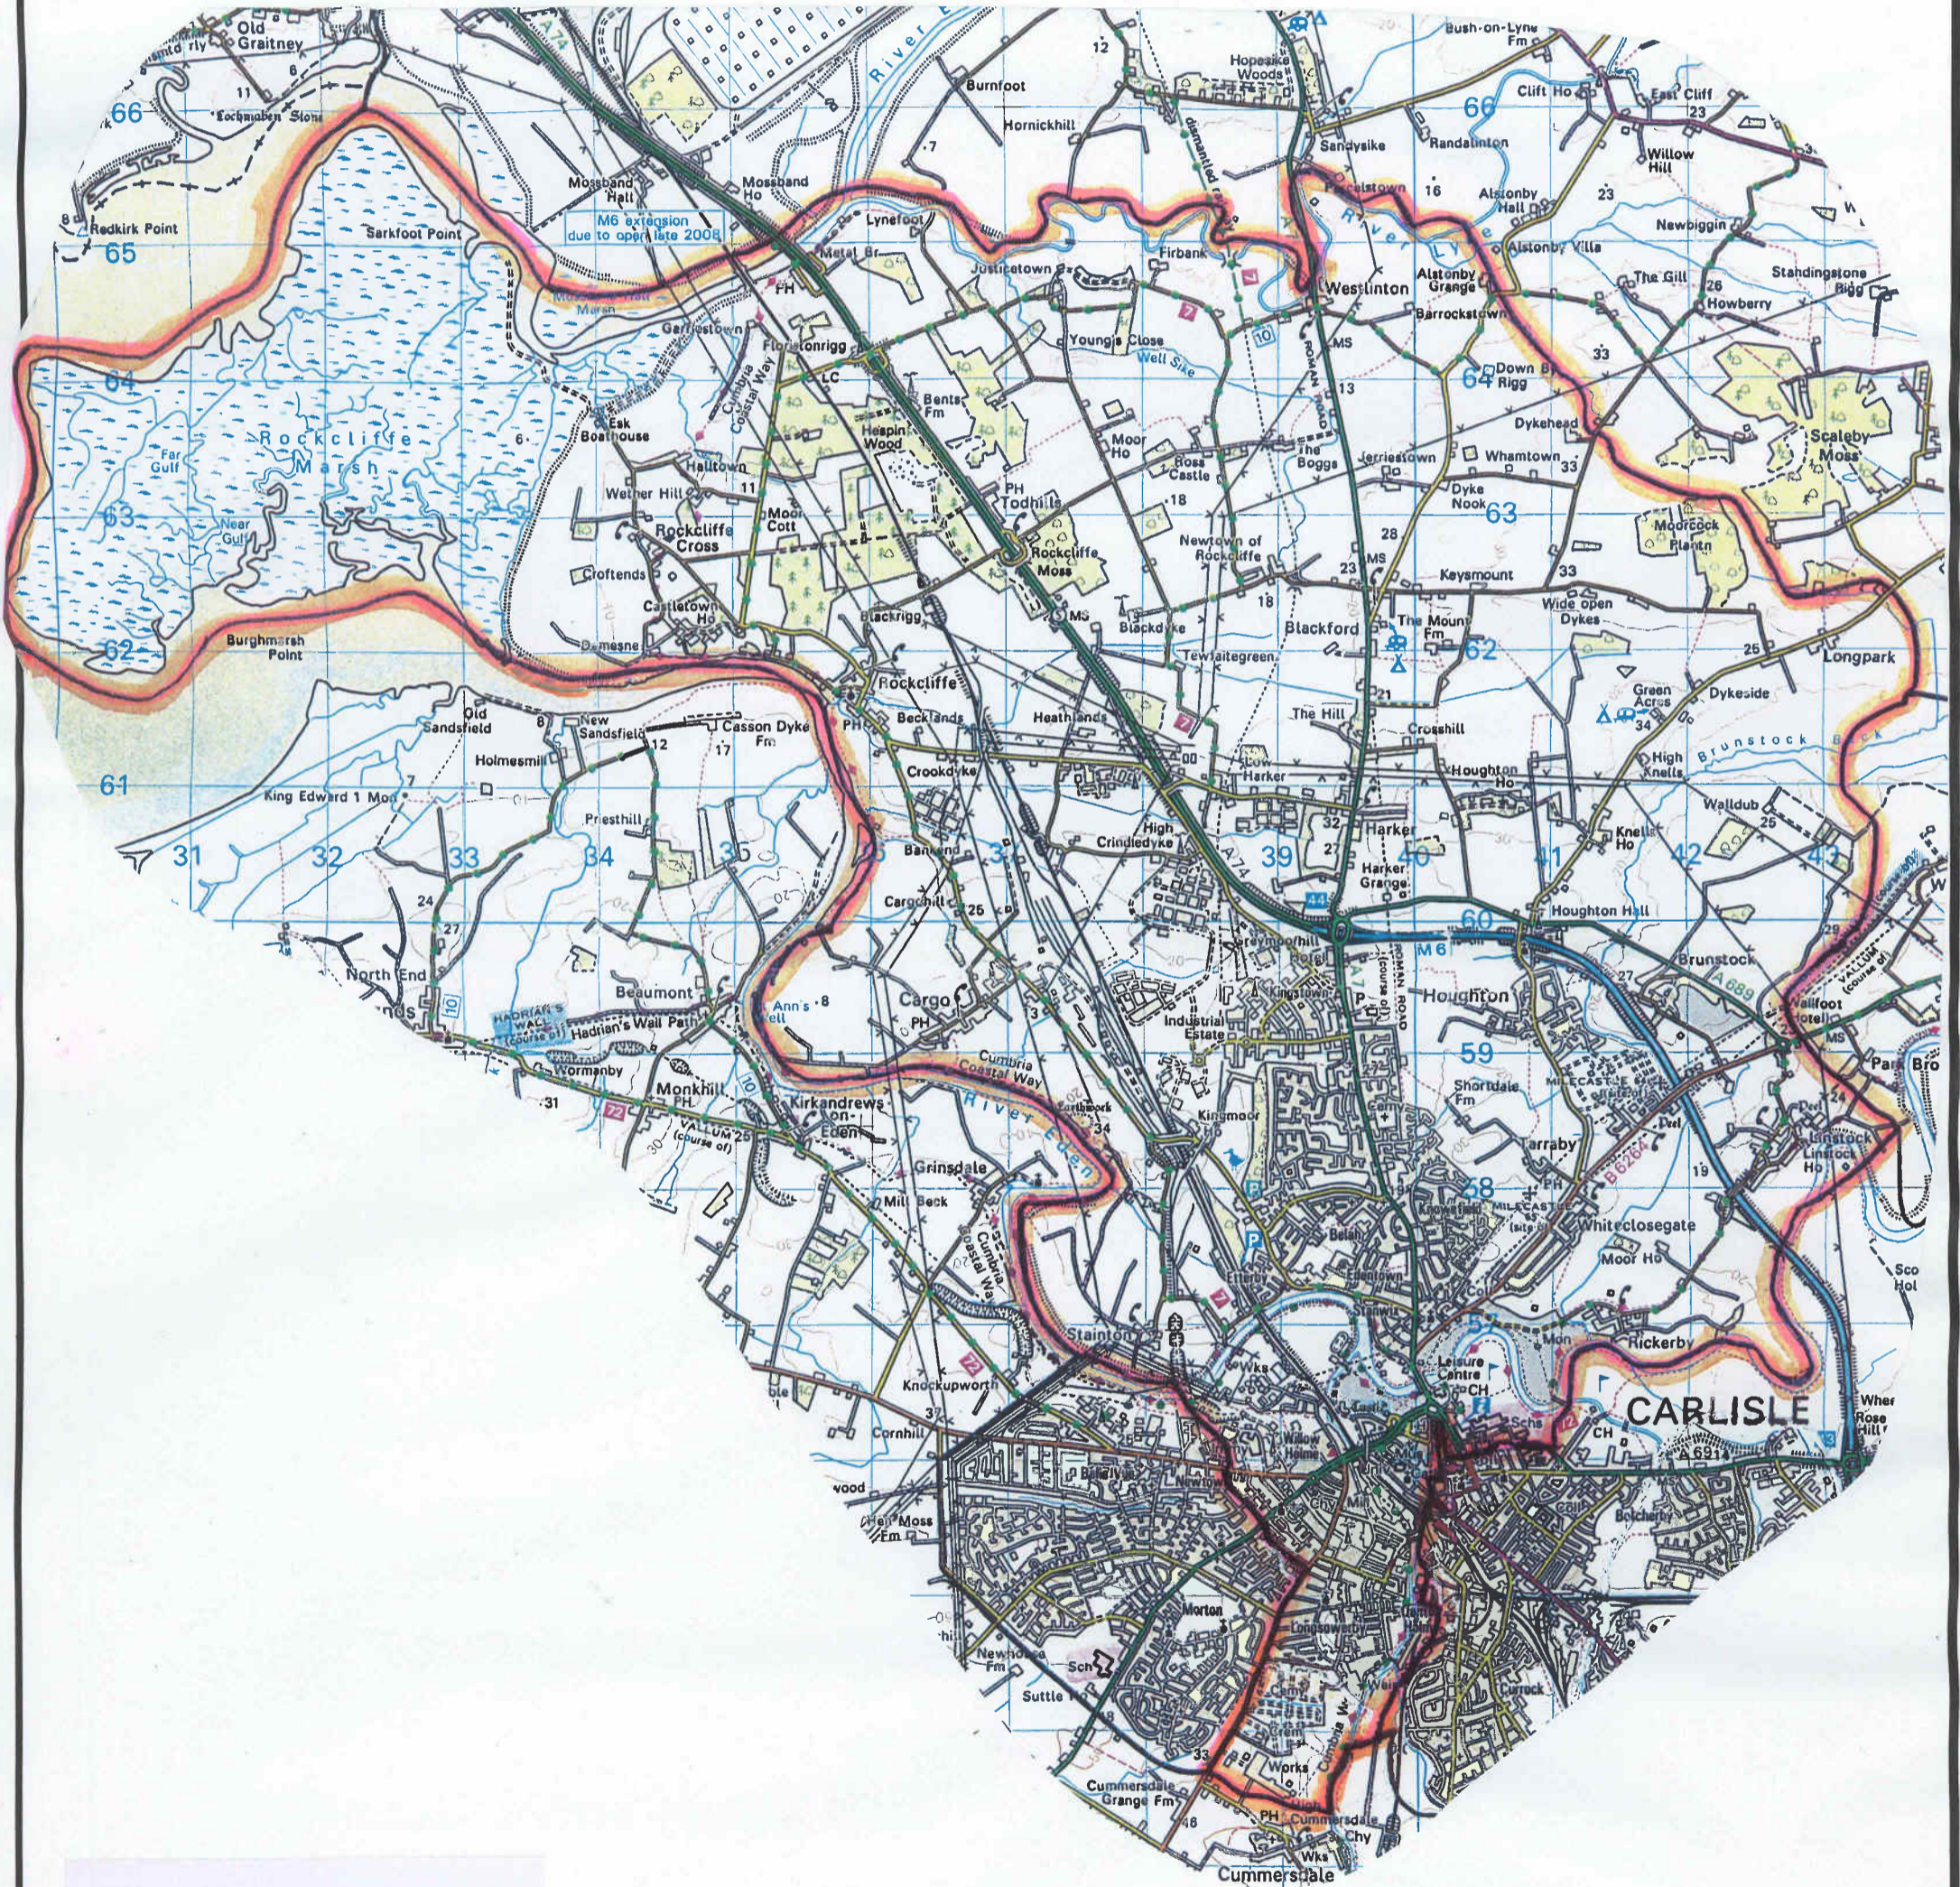

CATCHMENT AREA MAP TRINITY SCHOOL

This produce includes mapping data licenced from Ordnance Survey. (c) Crown Copyright 2006. Licence Number 100019596